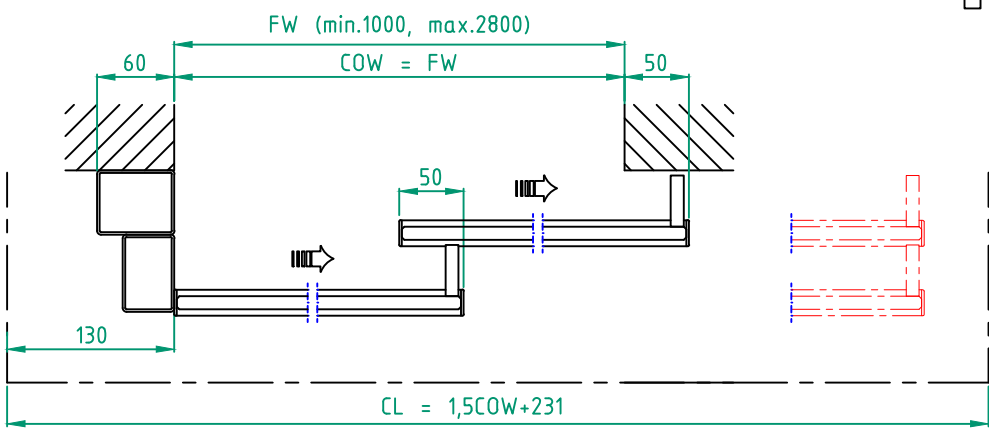

10 mm tempered glass  
 10 mm laminated glass  
 No glass

Limitation

FW x FH = max. 5,9 m<sup>2</sup>

Installation

Floor heating  
 Other .....

Customer:

Ref:

Door id:

Date:

Project No:

Sign:

Automatic door system  
 Besam ADS Semi Transparent telescopic  
 2 Panel wall mounted opening left, Art. No. 1009395-15  
 Besam SL500 T

**ASSA ABLOY**

5.0

1009395-EI

© All rights in and to this material are the sole property of ASSA ABLOY Entrance Systems AB. Copying, scanning, alterations or modifications are expressly forbidden without the prior written consent of the applicable company within ASSA ABLOY Entrance Systems AB. Rights reserved for changes without prior notice.