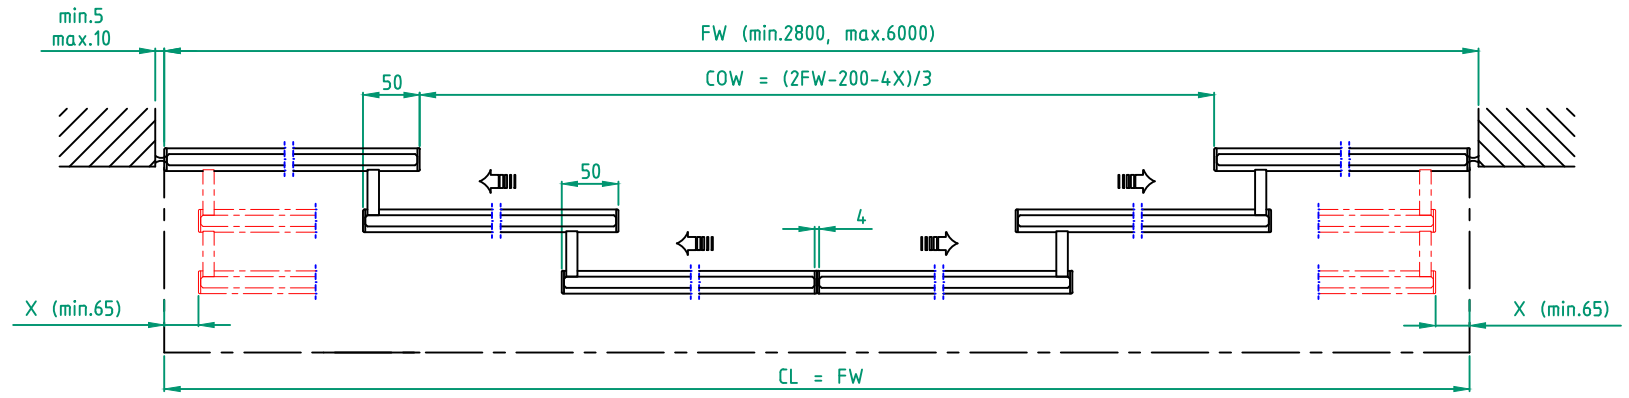

© All rights in and to this material are the sole property of ASSA ABLOY Entrance Systems AB. Copying, scanning, alterations or modifications are expressly forbidden without the prior written consent of the applicable company within ASSA ABLOY Entrance Systems AB. Rights reserved for changes without prior notice.

STATE WHEN ORDERING

- FW = ... mm
- FH = ... mm
- X = ... mm
- COW = ... mm
- COH = ... mm
- CL = ... mm

Surface treatment

- ☐ Silver anodized
- ☐ Special anodized .....
- RAL .....
- ☐ Special powder coating .....
- .....

Glass options:

- ☐ 10 mm tempered glass
- ☐ 10 mm laminated glass
- ☐ No glass

Installation

- ☐ Floor heating
- ☐ Other .....

Customer:
Door id:
Project No:

Ref:
Date:
Sign:

Automatic door system
Besam ADS Semi Transparent telescopic 6 Panel wall mounted
Art. No. 1009395-15
Besam SL500 T

ASSA ABLOY

5.0
1009395-EI