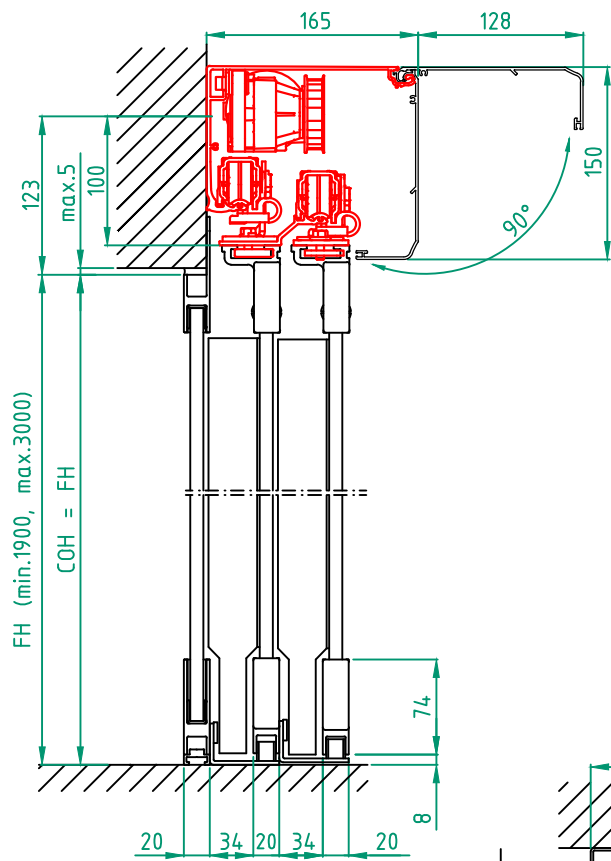

© All rights in and to this material are the sole property of ASSA ABLOY Entrance Systems AB. Copying, scanning, alterations or modifications are expressly forbidden without the prior written consent of the applicable company within ASSA ABLOY Entrance Systems AB. Rights reserved for changes without prior notice.

STATE WHEN ORDERING

- FW = ... mm
- FH = ... mm
- X = ... mm
- COW = ... mm
- COH = ... mm
- CL = ... mm

Surface treatment

- ☐ Silver anodized
- Special anodized .....
- RAL .....
- Special powder coating .....
- .....

Glass options:

- ☐ 10 mm tempered glass
- ☐ 10 mm laminated glass
- ☐ No glass

Limitation

FW x FH = max. 9,1 m²

Installation

- ☐ Floor heating
- ☐ Other .....

Customer:	Ref:
Door id:	Date:
Project No:	Sign:

Ref:
Date:
Sign:

Automatic door system
Besam ADS Semi Transparent telescopic
3 Panel wall mounted opening right, Art. No. 1009395-15
Besam SL500 T

ASSA ABLOY

5.0 1009395-EI