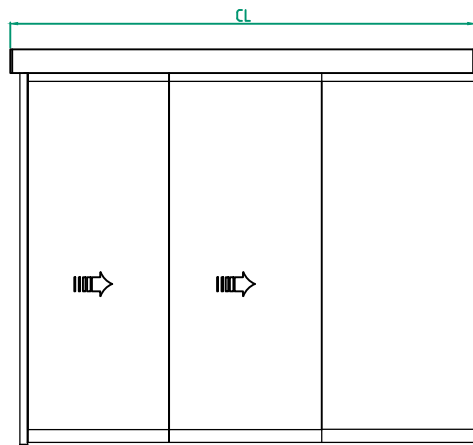

© All rights in and to this material are the sole property of ASSA ABLOY Entrance Systems AB. Copying, scanning, alterations or modifications are expressly forbidden without the prior written consent of the applicable company within ASSA ABLOY Entrance Systems AB. Rights reserved for changes without prior notice.

STATE WHEN ORDERING

- FW = ... mm
- FH = ... mm
- X = ... mm
- COW = ... mm
- COH = ... mm
- CL = ... mm

Surface treatment

- ☐ Silver anodized
- Special anodized .....
- RAL .....
- Special powder coating .....
- .....

Glass options:

- ☐ 10 mm tempered glass
- ☐ 10 mm laminated glass
- ☐ No glass

Limitation

FW x FH = max. 9,1 m²

Installation

- ☐ Floor heating
- ☐ Other .....

Customer:	Ref:
Door id:	Date:
Project No:	Sign:

Ref:
Date:
Sign:

Automatic door system
Besam ADS Semi Transparent telescopic
3 Panel wall mounted opening right, Art. No. 1009395-15
Besam SL500 T

ASSA ABLOY

5.0 1009395-EI