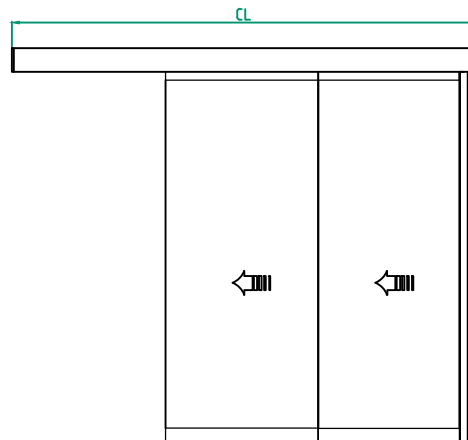

Date: \_\_\_\_\_

Sign: \_\_\_\_\_

Automatic door system  
Besam ADS Semi Transparent telescopic  
4 Panel wall mounted bipart, Art. No. 1009395-15  
Besam SL500 T

**ASSA ABLOY**

5.0 1009395-EI

STATE WHEN ORDERING