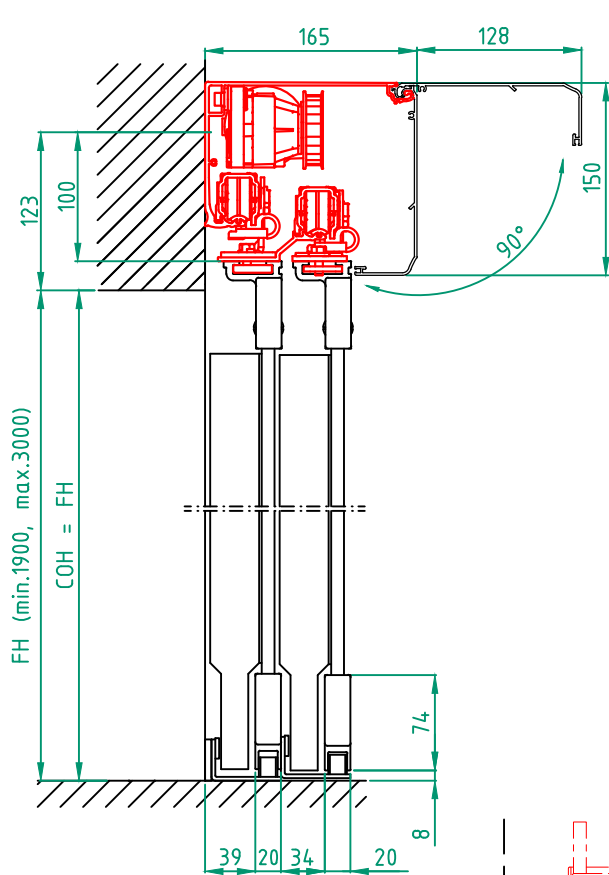

Glass options:

- 10 mm tempered glass
- 10 mm laminated glass
- No glass

Installation

- Floor heating
- Other .....

Customer: \_\_\_\_\_

Door id: \_\_\_\_\_

Project No: \_\_\_\_\_

Ref: \_\_\_\_\_

Date: \_\_\_\_\_

Sign: \_\_\_\_\_

Automatic door system  
Besam ADS Semi Transparent telescopic  
4 Panel wall mounted bipart, Art. No. 1009395-15  
Besam SL500 T

**ASSA ABLOY**

5.0 1009395-EI

STATE WHEN ORDERING

10 mm tempered glass  
 10 mm laminated glass  
 No glass

Limitation

FW x FH = max. 5,9 m<sup>2</sup>

Installation

Floor heating  
 Other .....

Customer:

Ref:

Door id: