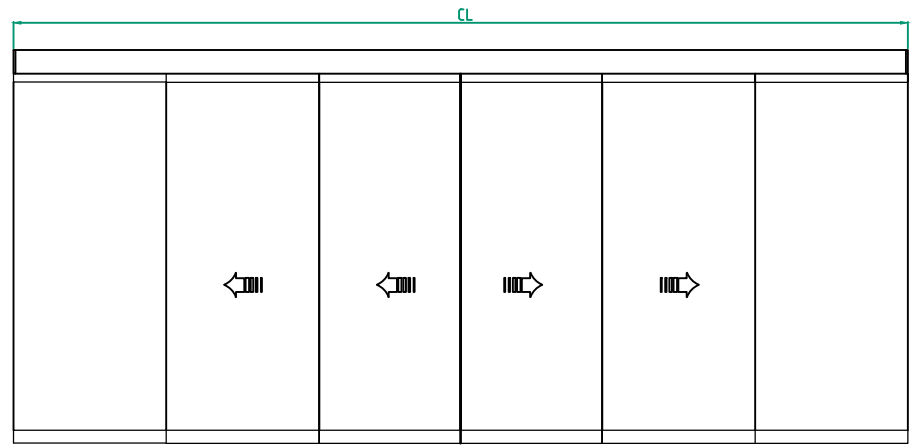

© All rights in and to this material are the sole property of ASSA ABLOY Entrance Systems AB. Copying, scanning, alterations or modifications are expressly forbidden without the prior written consent of the applicable company within ASSA ABLOY Entrance Systems AB. Rights reserved for changes without prior notice.

STATE WHEN ORDERING

- FW = ... mm
- FH = ... mm
- X = ... mm
- COW = ... mm
- COH = ... mm
- CL = ... mm

Surface treatment

- ☐ Silver anodized
- ☐ Special anodized .....
- RAL .....
- ☐ Special powder coating .....
- .....

Glass options:

- ☐ 10 mm tempered glass
- ☐ 10 mm laminated glass
- ☐ No glass

Installation

- ☐ Floor heating
- ☐ Other .....

Customer:
Door id:
Project No:

Ref:
Date:
Sign:

Automatic door system
Besam ADS Semi Transparent telescopic 6 Panel wall mounted
Art. No. 1009395-15
Besam SL500 T

ASSA ABLOY

5.0
1009395-EI