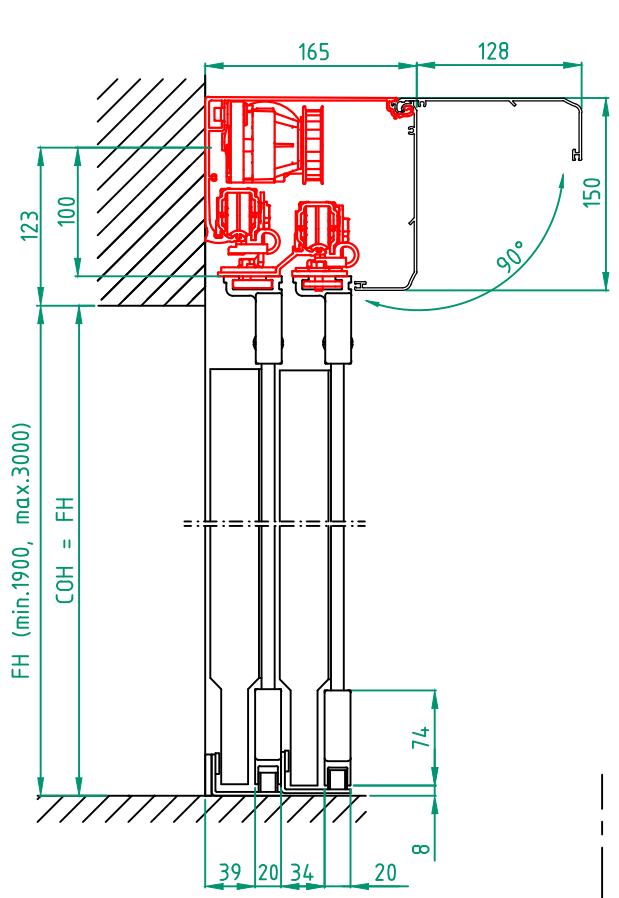

10 mm tempered glass  
 10 mm laminated glass  
 No glass

Limitation

FW x FH = max. 5,9 m<sup>2</sup>

Installation

Floor heating  
 Other .....

Customer:

Ref:

Door id:

Date:

Project No:

Sign:

Automatic door system  
 Besam ADS Semi Transparent telescopic  
 2 Panel wall mounted opening left, Art. No. 1009395-15  
 Besam SL500 T

**ASSA ABLOY**

5.0

1009395-EI

© All rights in and to this material are the sole property of ASSA ABLOY Entrance Systems AB. Copying, scanning, alterations or modifications are expressly forbidden without the prior written consent of the applicable company within ASSA ABLOY Entrance Systems AB. Rights reserved for changes without prior notice.

- Glass options:**
- 10 mm tempered glass
  - 10 mm laminated glass
  - No glass

**Limitation**  
FW x FH = max. 5,9 m²

- Installation**
- Floor heating
  - Other .....

Customer: \_\_\_\_\_

Door id: \_\_\_\_\_