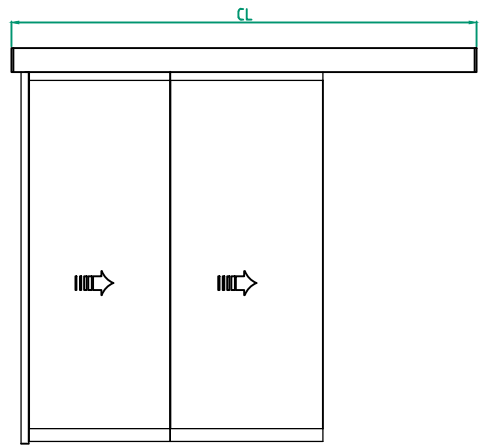

Date:

Project No:

Sign:

Automatic door system  
 Besam ADS Semi Transparent telescopic  
 2 Panel wall mounted opening left, Art. No. 1009395-15  
 Besam SL500 T

**ASSA ABLOY**

5.0

1009395-EI

© All rights in and to this material are the sole property of ASSA ABLOY Entrance Systems AB. Copying, scanning, alterations or modifications are expressly forbidden without the prior written consent of the applicable company within ASSA ABLOY Entrance Systems AB. Rights reserved for changes without prior notice.