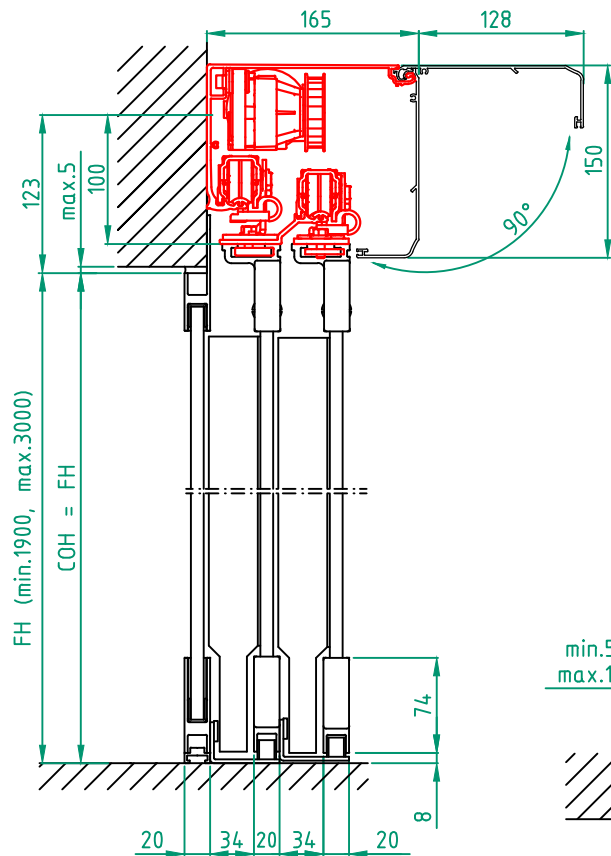

© All rights in and to this material are the sole property of ASSA ABLOY Entrance Systems AB. Copying, scanning, alterations or modifications are expressly forbidden without the prior written consent of the applicable company within ASSA ABLOY Entrance Systems AB. Rights reserved for changes without prior notice.

STATE WHEN ORDERING

- FW = ... mm
- FH = ... mm
- X = ... mm
- COW = ... mm
- COH = ... mm
- CL = ... mm

Surface treatment

- ☐ Silver anodized
- Special anodized .....
- RAL .....
- Special powder coating .....
- .....

Glass options:

- ☐ 10 mm tempered glass
- ☐ 10 mm laminated glass
- ☐ No glass

Limitation

FW x FH = max. 9,1 m²

Installation

- ☐ Floor heating
- ☐ Other .....

Customer:

Ref:

Door id:

Date:

Project No:

Sign:

Automatic door system
Besam ADS Semi Transparent telescopic
3 Panel wall mounted opening left, Art. No. 1009395-15
Besam SL500 T

ASSA ABLOY

5.0

1009395-EI