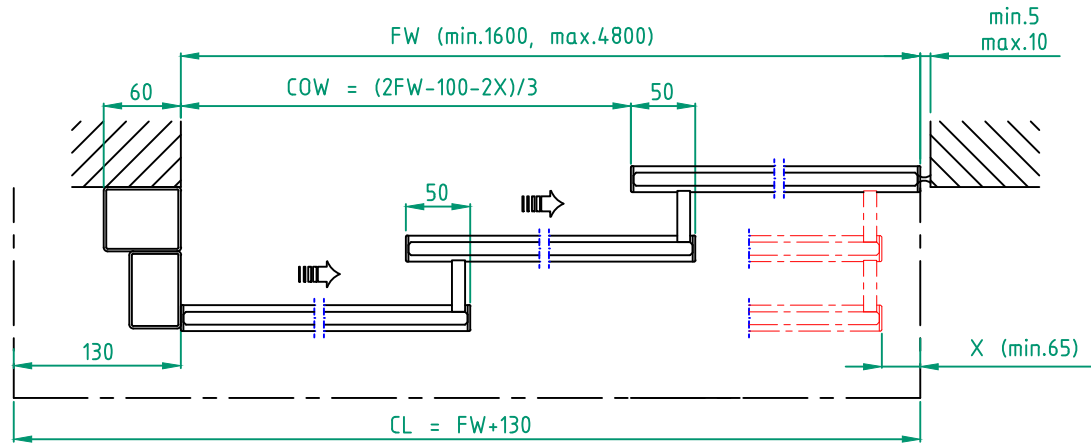

© All rights in and to this material are the sole property of ASSA ABLOY Entrance Systems AB. Copying, scanning, alterations or modifications are expressly forbidden without the prior written consent of the applicable company within ASSA ABLOY Entrance Systems AB. Rights reserved for changes without prior notice.

STATE WHEN ORDERING

- FW = ... mm
- FH = ... mm
- X = ... mm
- COW = ... mm
- COH = ... mm
- CL = ... mm

Surface treatment

- ☐ Silver anodized
- Special anodized .....
- RAL .....
- Special powder coating .....
- .....

Glass options:

- ☐ 10 mm tempered glass
- ☐ 10 mm laminated glass
- ☐ No glass

Limitation

FW x FH = max. 9,1 m²

Installation

- ☐ Floor heating
- ☐ Other .....

Customer:	Ref:
Door id:	Date:
Project No:	Sign:

Ref:
Date:
Sign:

Automatic door system
Besam ADS Semi Transparent telescopic
3 Panel wall mounted opening right, Art. No. 1009395-15
Besam SL500 T

ASSA ABLOY

5.0 1009395-EI