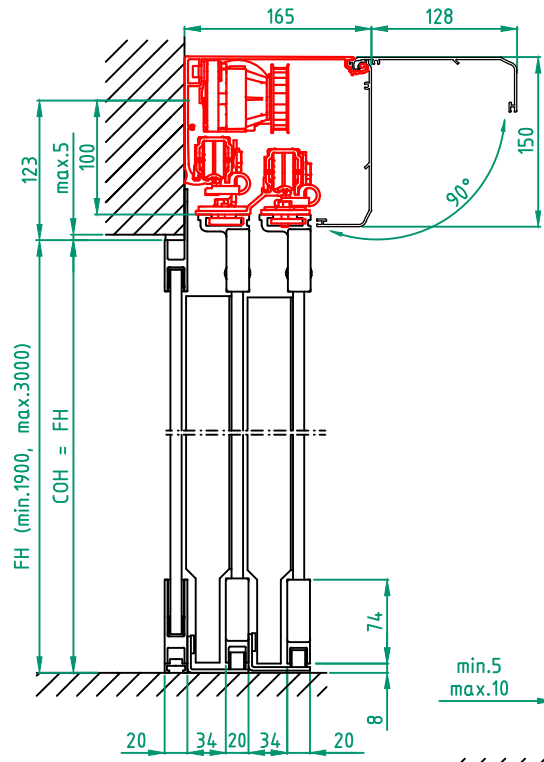

© All rights in and to this material are the sole property of ASSA ABLOY Entrance Systems AB. Copying, scanning, alterations or modifications are expressly forbidden without the prior written consent of the applicable company within ASSA ABLOY Entrance Systems AB. Rights reserved for changes without prior notice.

STATE WHEN ORDERING

- FW = ... mm
- FH = ... mm
- X = ... mm
- COW = ... mm
- COH = ... mm
- CL = ... mm

Surface treatment

- ☐ Silver anodized
- ☐ Special anodized .....
- RAL .....
- ☐ Special powder coating .....
- .....

Glass options:

- ☐ 10 mm tempered glass
- ☐ 10 mm laminated glass
- ☐ No glass

Installation

- ☐ Floor heating
- ☐ Other .....

Customer:
Door id:
Project No:

Ref:
Date:
Sign:

Automatic door system
Besam ADS Semi Transparent telescopic 6 Panel wall mounted
Art. No. 1009395-15
Besam SL500 T

ASSA ABLOY

5.0
1009395-EI