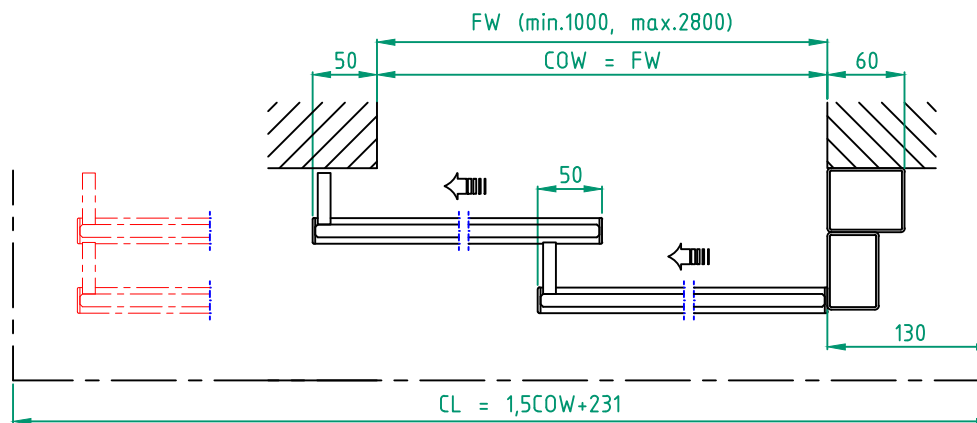

Glass options:

- 10 mm tempered glass
- 10 mm laminated glass
- No glass

Installation

- Floor heating
- Other .....

Customer: \_\_\_\_\_

Door id: \_\_\_\_\_

Project No: \_\_\_\_\_

Ref: \_\_\_\_\_

Date: \_\_\_\_\_

Sign: \_\_\_\_\_

Automatic door system  
Besam ADS Semi Transparent telescopic  
4 Panel wall mounted bipart, Art. No. 1009395-15  
Besam SL500 T

**ASSA ABLOY**

5.0 1009395-EI

STATE WHEN ORDERING

10 mm tempered glass  
 10 mm laminated glass  
 No glass

Limitation

FW x FH = max. 5,9 m<sup>2</sup>

Installation

Floor heating  
 Other .....

Customer:

Ref:

Door id: