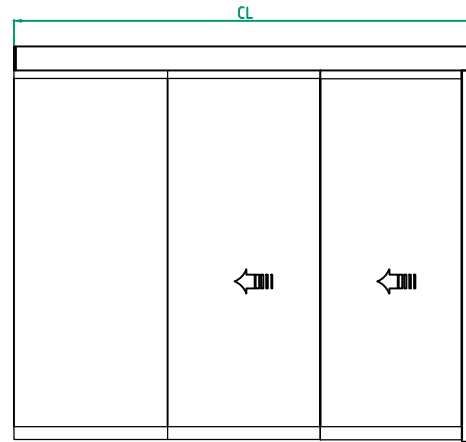

© All rights in and to this material are the sole property of ASSA ABLOY Entrance Systems AB. Copying, scanning, alterations or modifications are expressly forbidden without the prior written consent of the applicable company within ASSA ABLOY Entrance Systems AB. Rights reserved for changes without prior notice.

STATE WHEN ORDERING

- FW = ... mm
- FH = ... mm
- X = ... mm
- COW = ... mm
- COH = ... mm
- CL = ... mm

Surface treatment

- ☐ Silver anodized
- Special anodized .....
- RAL .....
- Special powder coating .....
- .....

Glass options:

- ☐ 10 mm tempered glass
- ☐ 10 mm laminated glass
- ☐ No glass

Limitation

FW x FH = max. 9,1 m²

Installation

- ☐ Floor heating
- ☐ Other .....

Customer:

Ref:

Door id:

Date:

Project No:

Sign:

Automatic door system
Besam ADS Semi Transparent telescopic
3 Panel wall mounted opening left, Art. No. 1009395-15
Besam SL500 T

ASSA ABLOY

5.0

1009395-EI