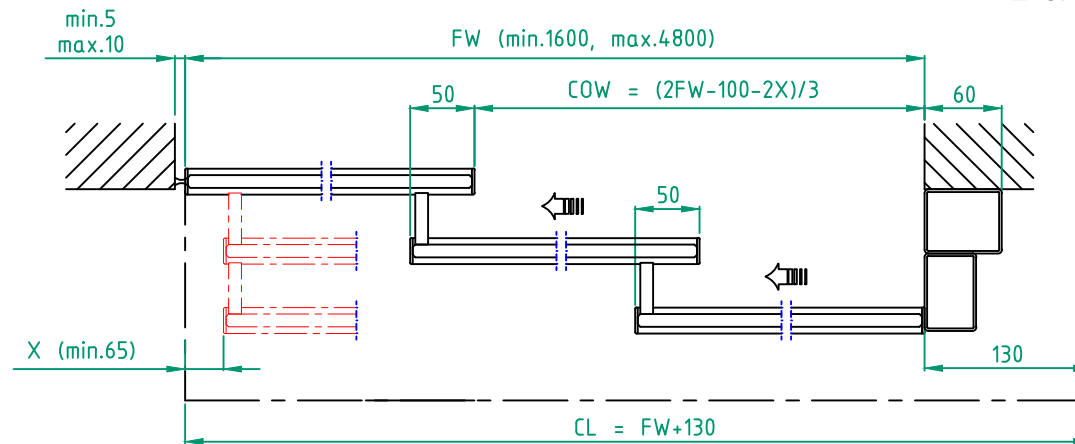

© All rights in and to this material are the sole property of ASSA ABLOY Entrance Systems AB. Copying, scanning, alterations or modifications are expressly forbidden without the prior written consent of the applicable company within ASSA ABLOY Entrance Systems AB. Rights reserved for changes without prior notice.

STATE WHEN ORDERING

- FW = ... mm
- FH = ... mm
- X = ... mm
- COW = ... mm
- COH = ... mm
- CL = ... mm

Surface treatment

- ☐ Silver anodized
- Special anodized .....
- RAL .....
- Special powder coating .....
- .....

Glass options:

- ☐ 10 mm tempered glass
- ☐ 10 mm laminated glass
- ☐ No glass

Limitation

FW x FH = max. 9,1 m²

Installation

- ☐ Floor heating
- ☐ Other .....

Customer:

Ref:

Door id:

Date:

Project No:

Sign:

Automatic door system
Besam ADS Semi Transparent telescopic
3 Panel wall mounted opening left, Art. No. 1009395-15
Besam SL500 T

ASSA ABLOY

5.0

1009395-EI